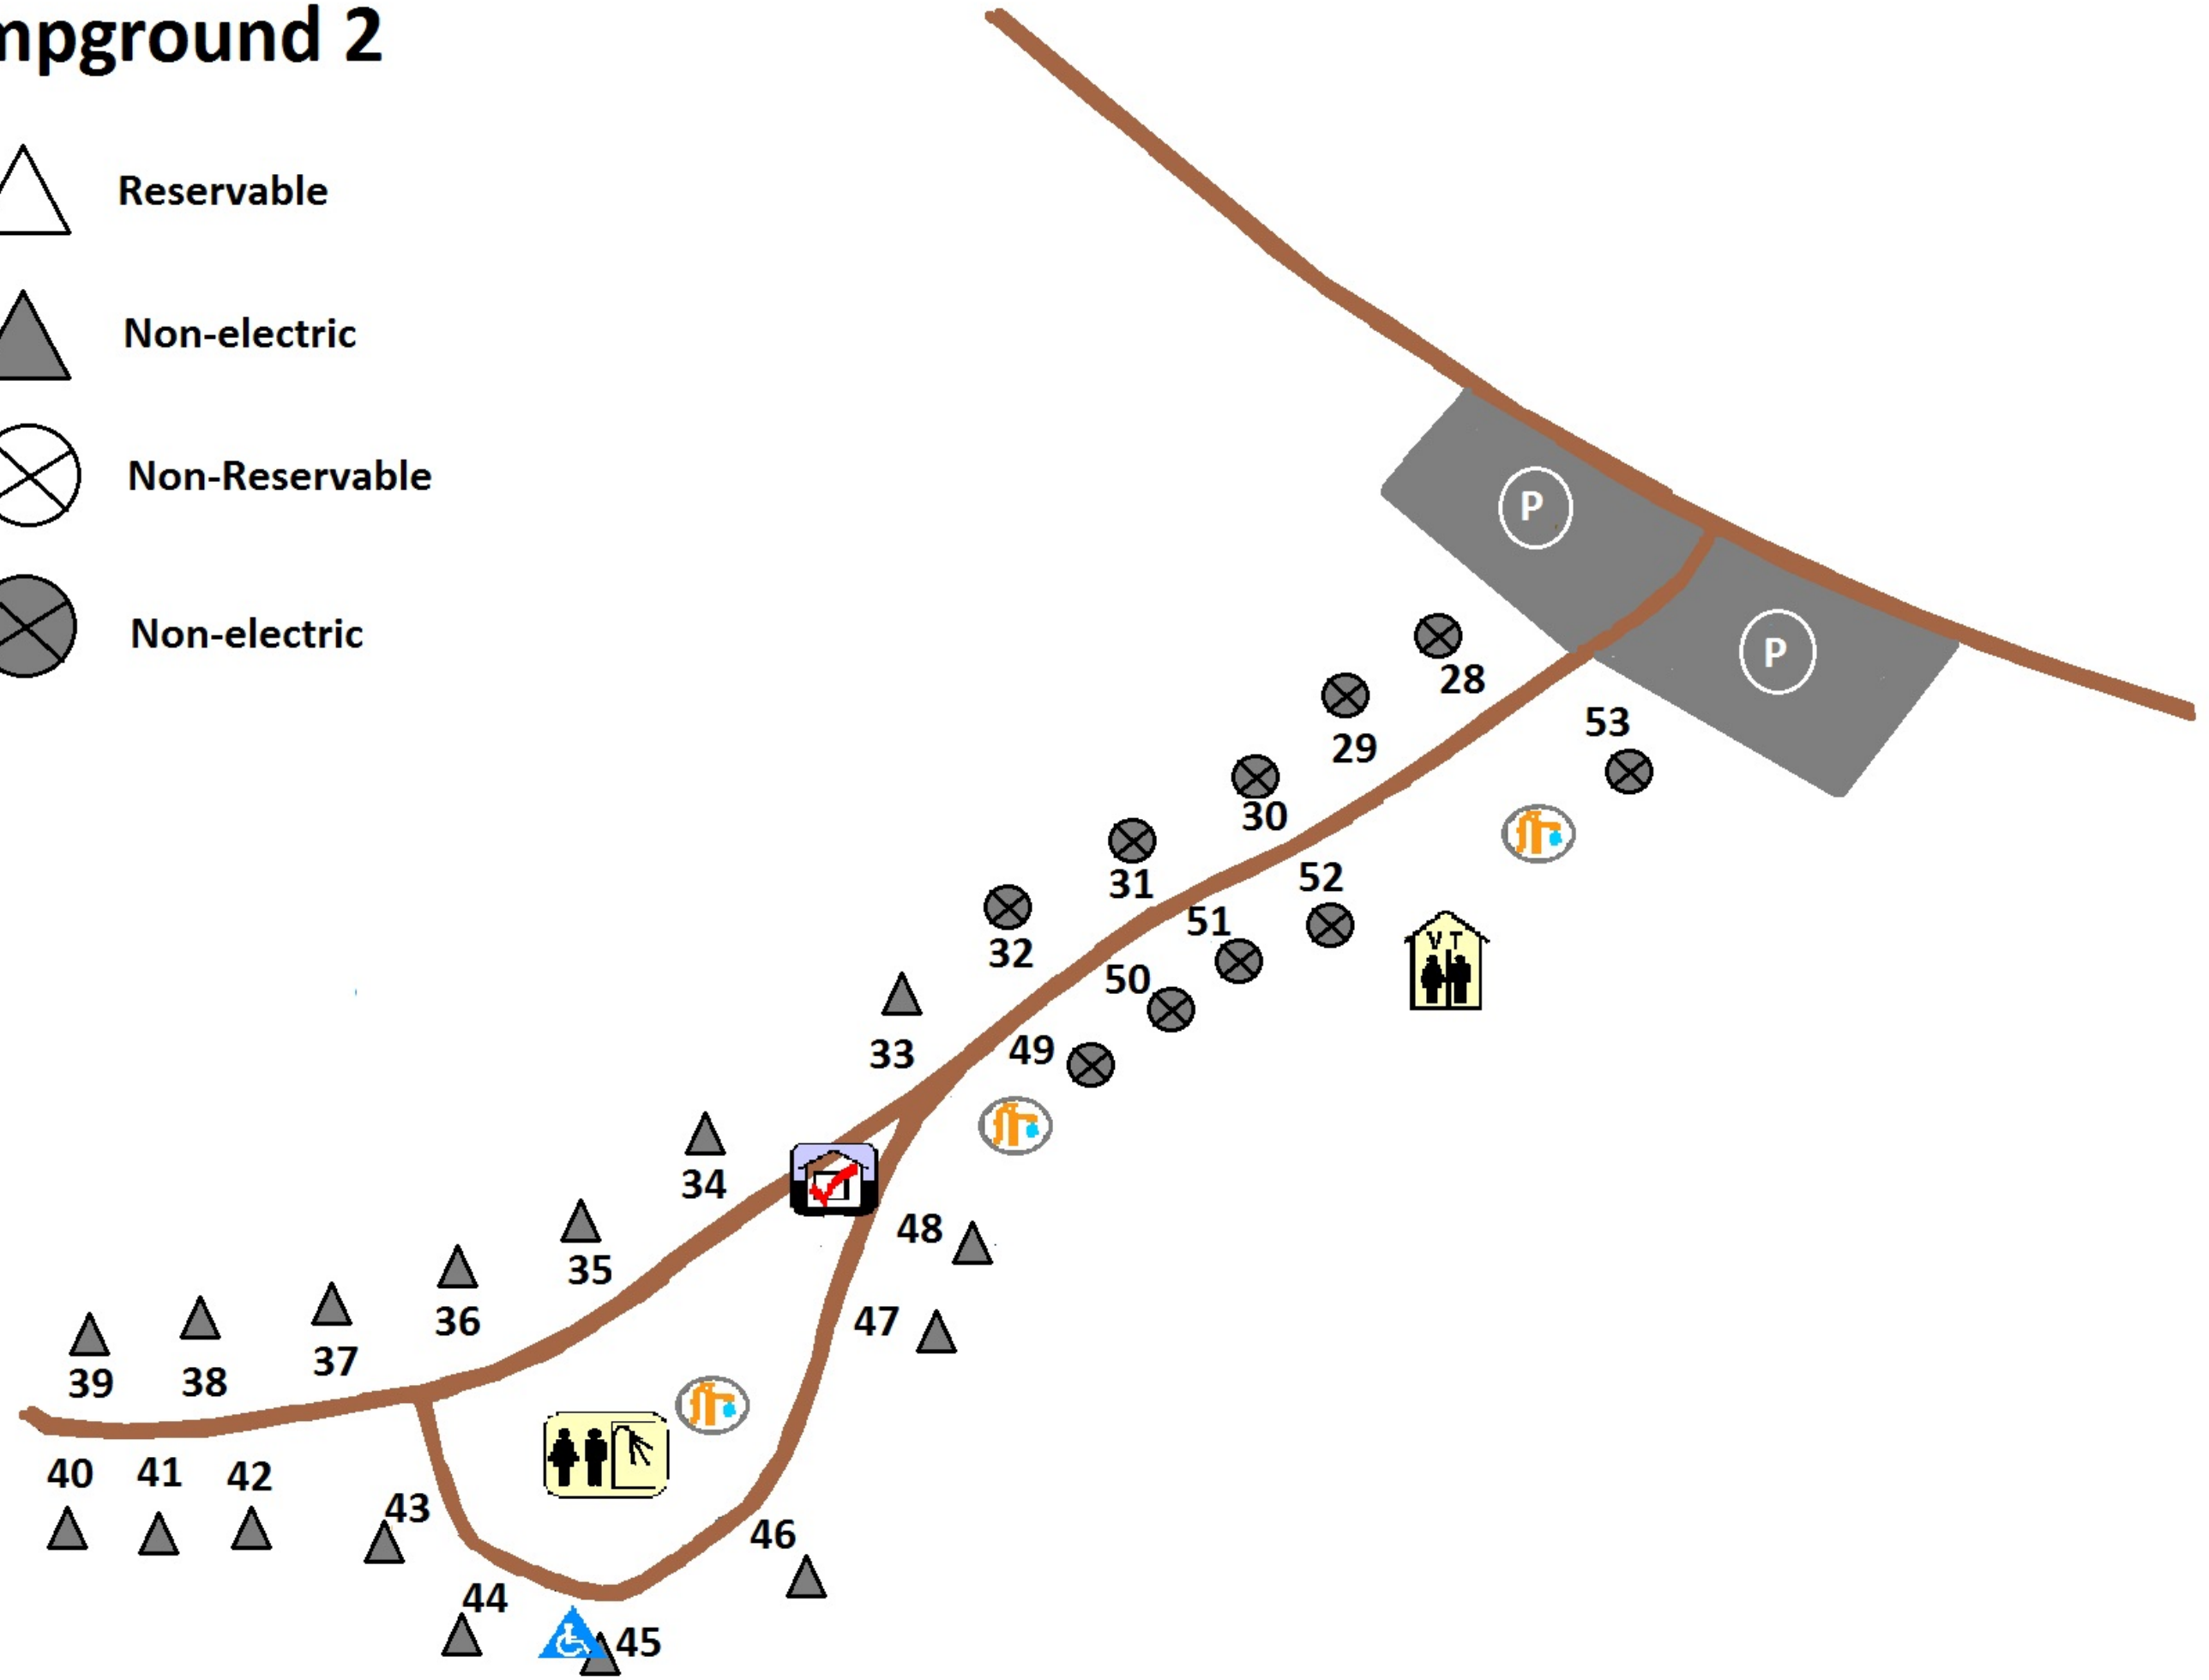

Nine Eagles State Park Modern Campground

- | | |
|----------------|------------------|
| △ Reservable | ⊗ Non-Reservable |
| ▲ 50-amp | ● 50-amp |
| ▲ Non-electric | ● Non-electric |

Nine Eagles State Park

Campground 2

-  Reservable
-  Non-electric
-  Non-Reservable
-  Non-electric

Nine Eagles State Park Equestrian Campground

- △ Reservable
- ⊗ Non-Reservable
- ▲ Non-electric
- ⊗ Non-electric